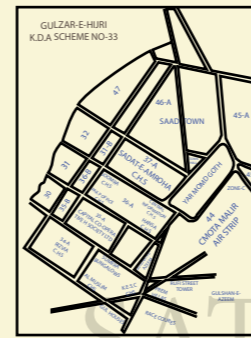

Safora Goath
Central information society

SAADI TOWN

Yaar Mohd Jokio Goth
SADAAT-E-AMROHA
CO-OP-HOUSING SOCIETY L.T.D

RAB RAZI CO-OPERATIVE HOUSING SOCIETY LTD

A	A= 24 x 45 = 120
B	B= 36 x 60 = 240
C	C= 20 x 40 = 88
C	C= 25 x 30 = 83
D	D= 48 x 75 = 400

Super Highway