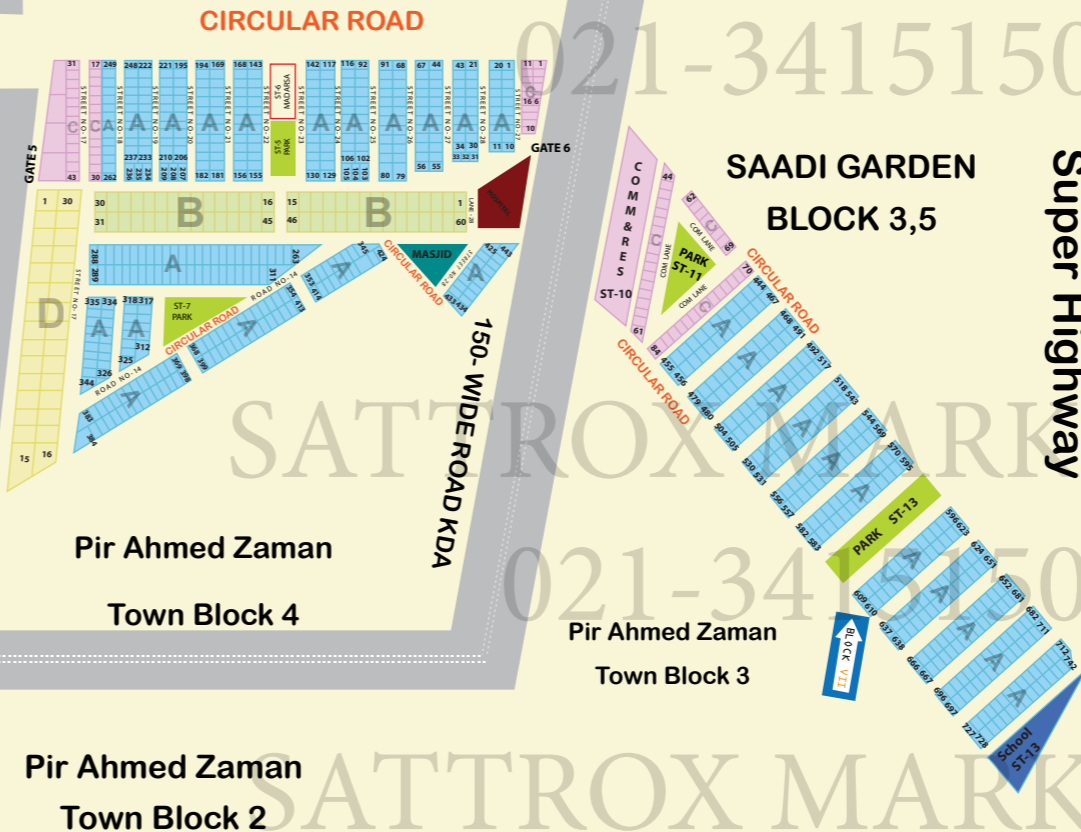

Safora Goath
Central information society

SAADI TOWN

Yaar Mohd Jokio Goth
SADAAT-E-AMROHA
CO-OP-HOUSING SOCIETY L.T.D

RAB RAZI CO-OPERATIVE HOUSING SOCIETY LTD

A	A= 24 x 45 = 120
B	B= 36 x 60 = 240
C	C= 20 x 40 = 88
C	C= 25 x 30 = 83
D	D= 48 x 75 = 400

Super Highway

SATTROX MARKETING
Converting Dreams into Reality
UAN 03 111-111-747
Head Office
021-34151500, 34151501
Email: sattroxmarketing@gmail.com
www.sattroxmarketing.com

Yaar Mohd Jokio Goth

Karachi Airport

Model Colony

Super Highway

Super Highway

Pir Ahmed Zaman
Town Block 2

Pir Ahmed Zaman
Town Block 3

Pir Ahmed Zaman
Town Block 4

Jinnah Avenue

021-34151500

021-34151500

021-34151500

021-34151500

021-34151500

021-34151500

021-34151500

021-34151500

021-34151500

021-34151500